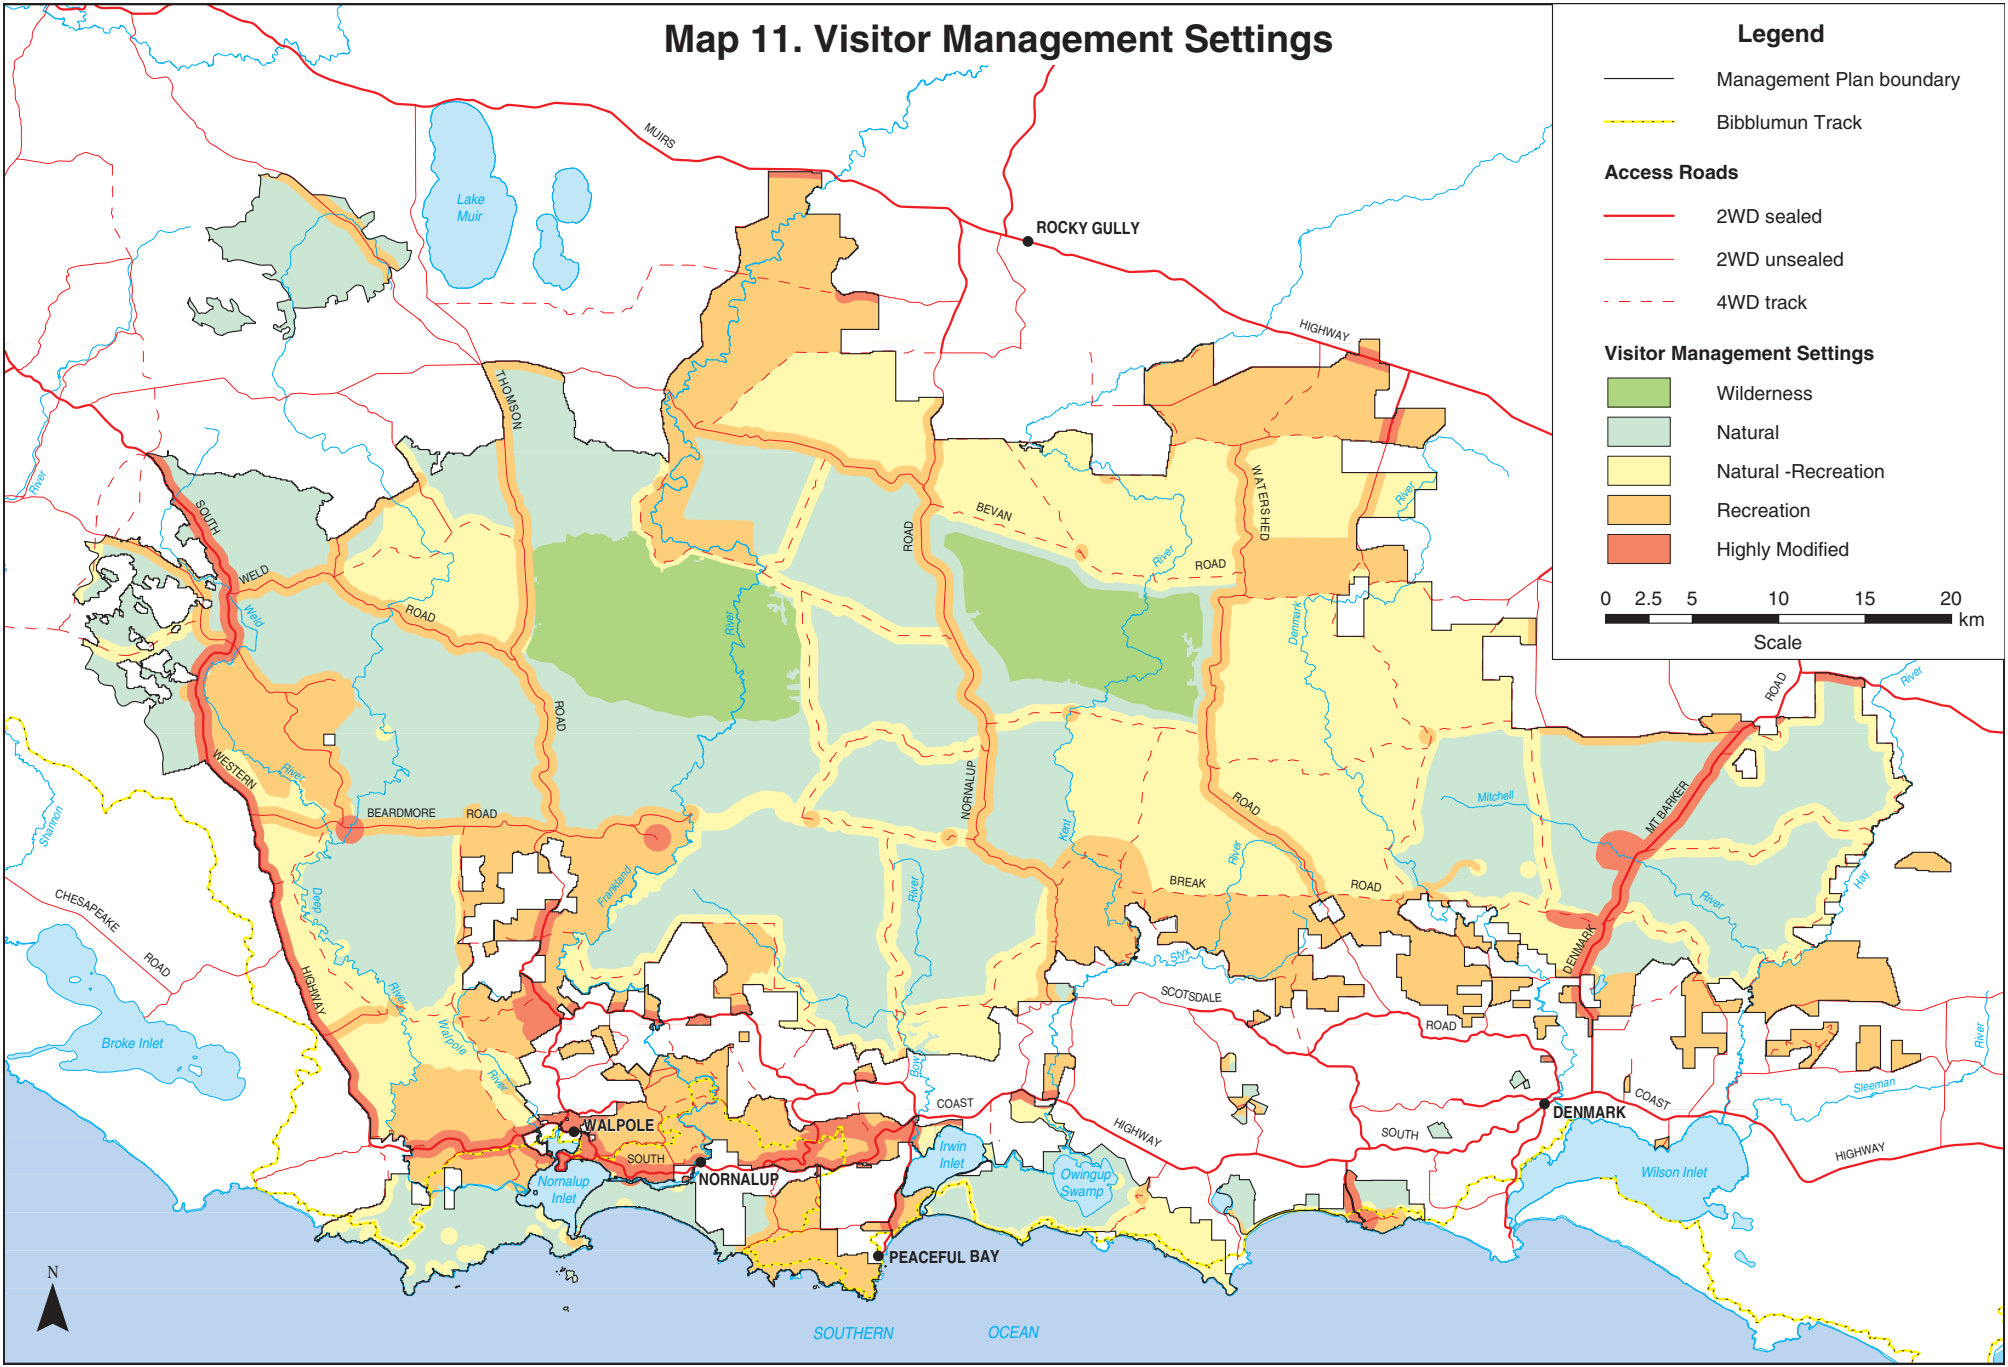

Map 11. Visitor Management Settings

Legend

- Management Plan boundary
- Bibblumun Track

Access Roads

- 2WD sealed
- 2WD unsealed
- - - 4WD track

Visitor Management Settings

- Wilderness
- Natural
- Natural -Recreation
- Recreation
- Highly Modified

0 2.5 5 10 15 20 km
Scale

SOUTHERN OCEAN