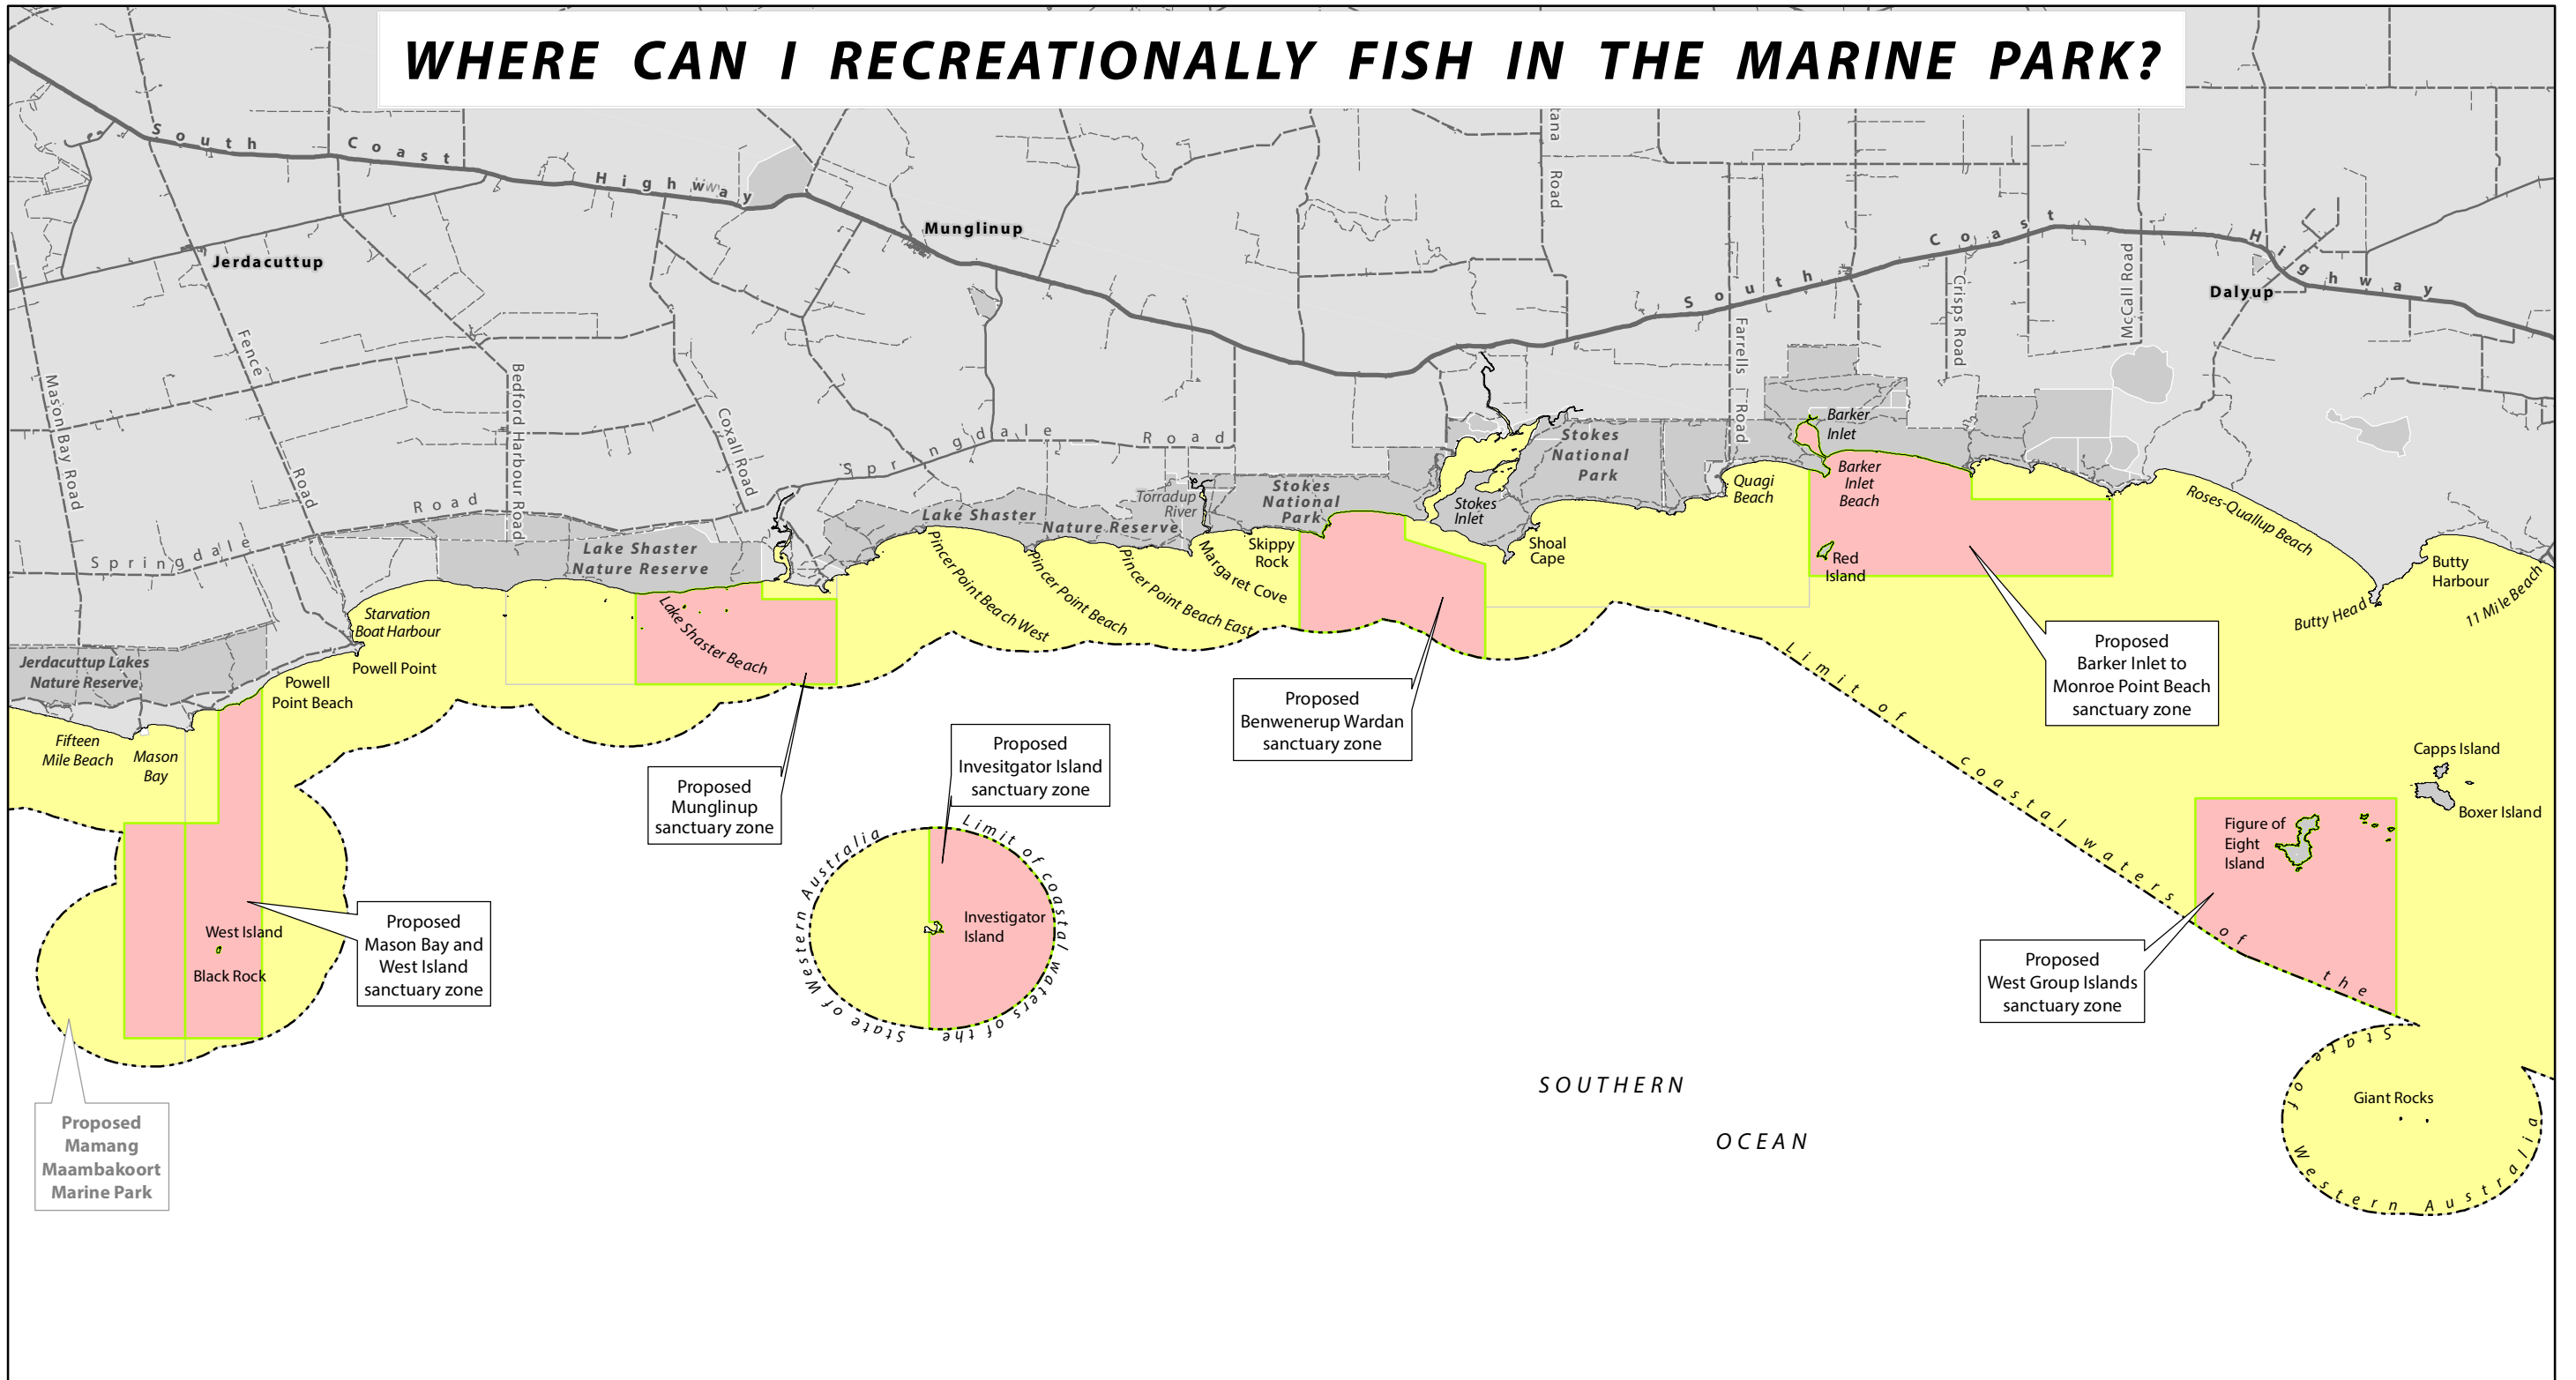

WHERE CAN I RECREATIONALLY FISH IN THE MARINE PARK?

Proposed Wudjari Marine Park - west

- Proposed sanctuary zone boundaries ¹
- Other proposed zone boundaries ¹

Is recreational fishing allowed? ²

- YES - includes line, hand and spearfishing from shore and/or boat
- NO

¹ - Proposed marine park and zone boundaries are indicative only, extend generally to the high water mark and include estuaries as shown on this map.
² - State recreational fishing rules apply.

Map produced by Department of Biodiversity, Conservation and Attractions (AEPL Branch), 07 February 2024