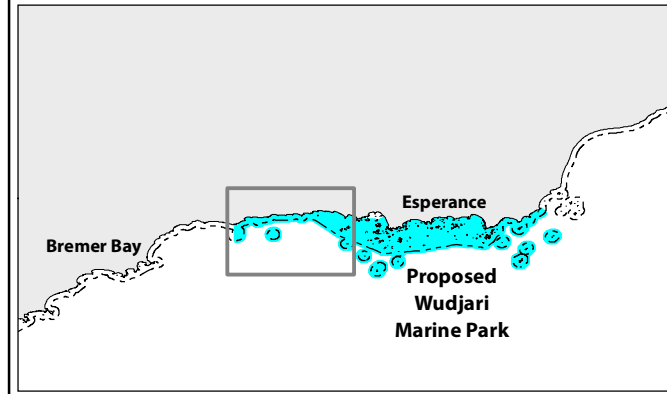

WHERE CAN I RECREATIONALLY FISH IN THE MARINE PARK?

Proposed Wudjari Marine Park - west

- Proposed sanctuary zone boundaries ¹
- Other proposed zone boundaries ¹

Is recreational fishing allowed? ²

- YES - includes line, hand and spearfishing from shore and/or boat
- NO

¹ - Proposed marine park and zone boundaries are indicative only, extend generally to the high water mark and include estuaries as shown on this map.
² - State recreational fishing rules apply.

Map produced by Department of Biodiversity, Conservation and Attractions (AEPL Branch), 07 February 2024