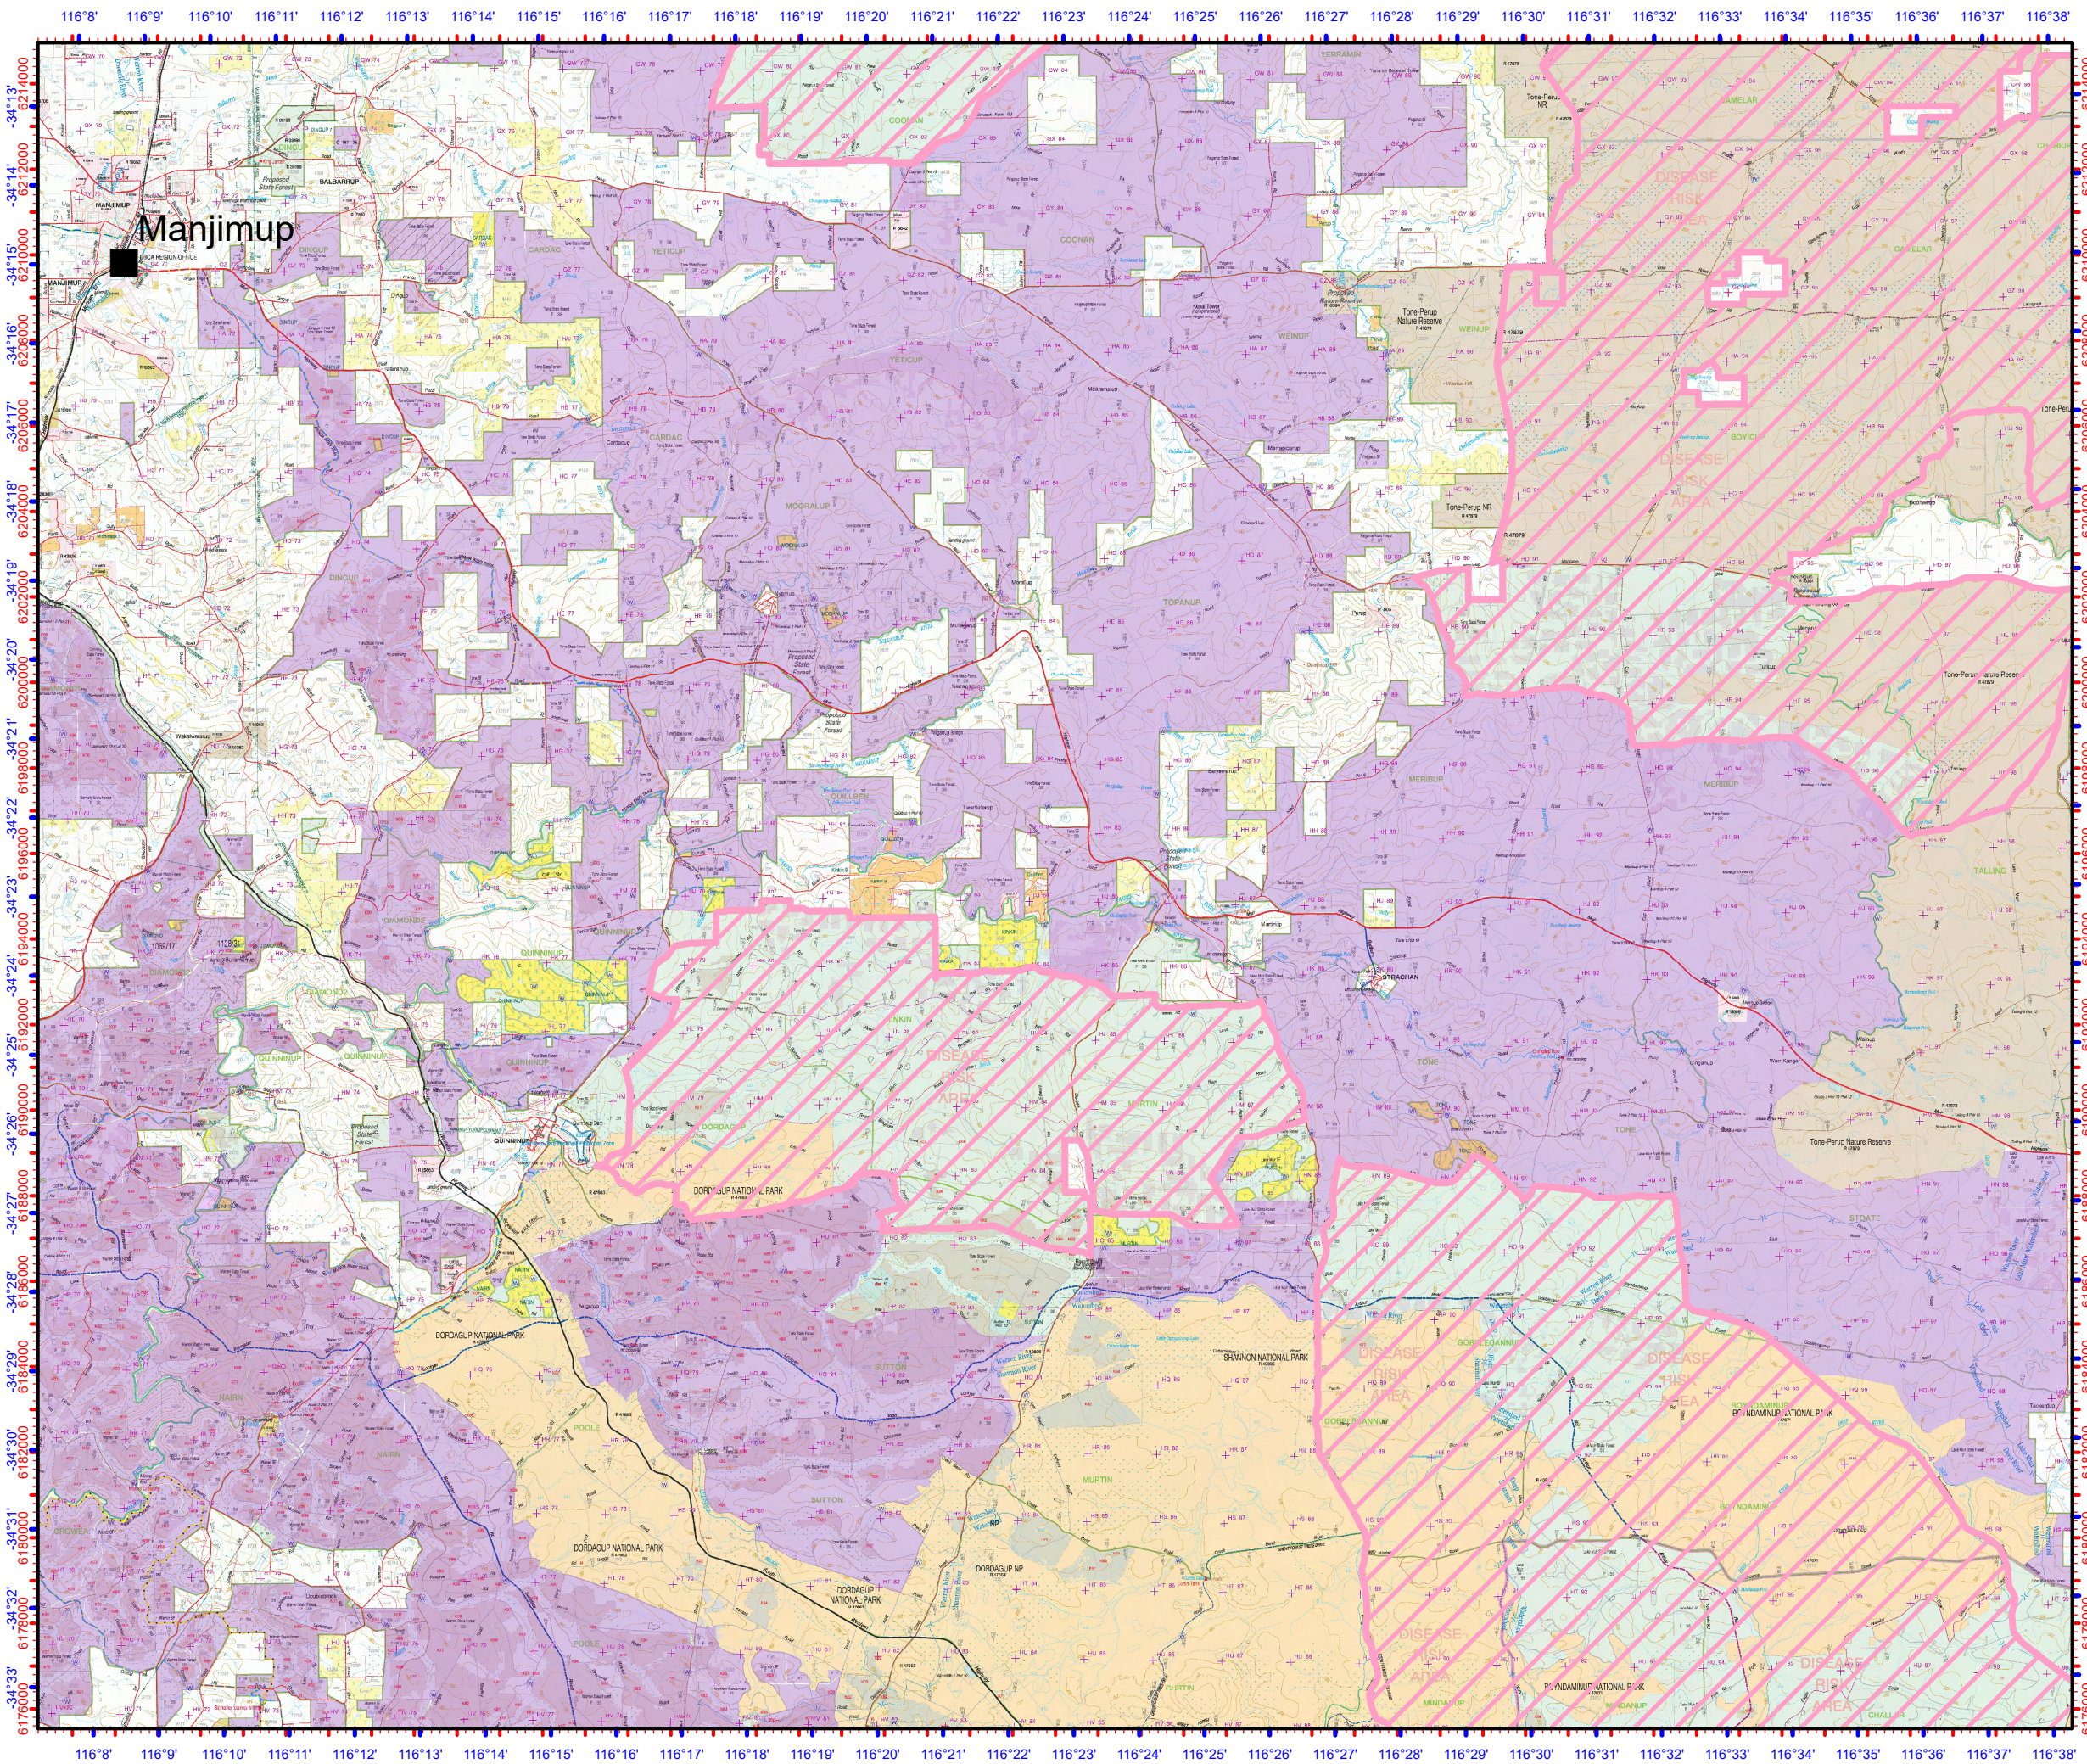

Firewood Collection Map Tone State Forest

Legend

-  Townsite
-  Disease Risk Areas
-  Firewood collection area
-  DBCA Regions

1:150,000 (A3)
GDA94 MGA Zone 50

Graticule shown at 1 minute intervals
Grid shown at 1000 metre intervals

Roads and tracks on land managed by DBCA may contain unmarked hazards and their surface condition is variable. Exercise caution and drive to conditions on all roads.

The Dept. of Biodiversity, Conservation and Attractions does not guarantee that this map is without flaw of any kind and disclaims all liability for any errors, loss or other consequence which may arise from relying on any information depicted.