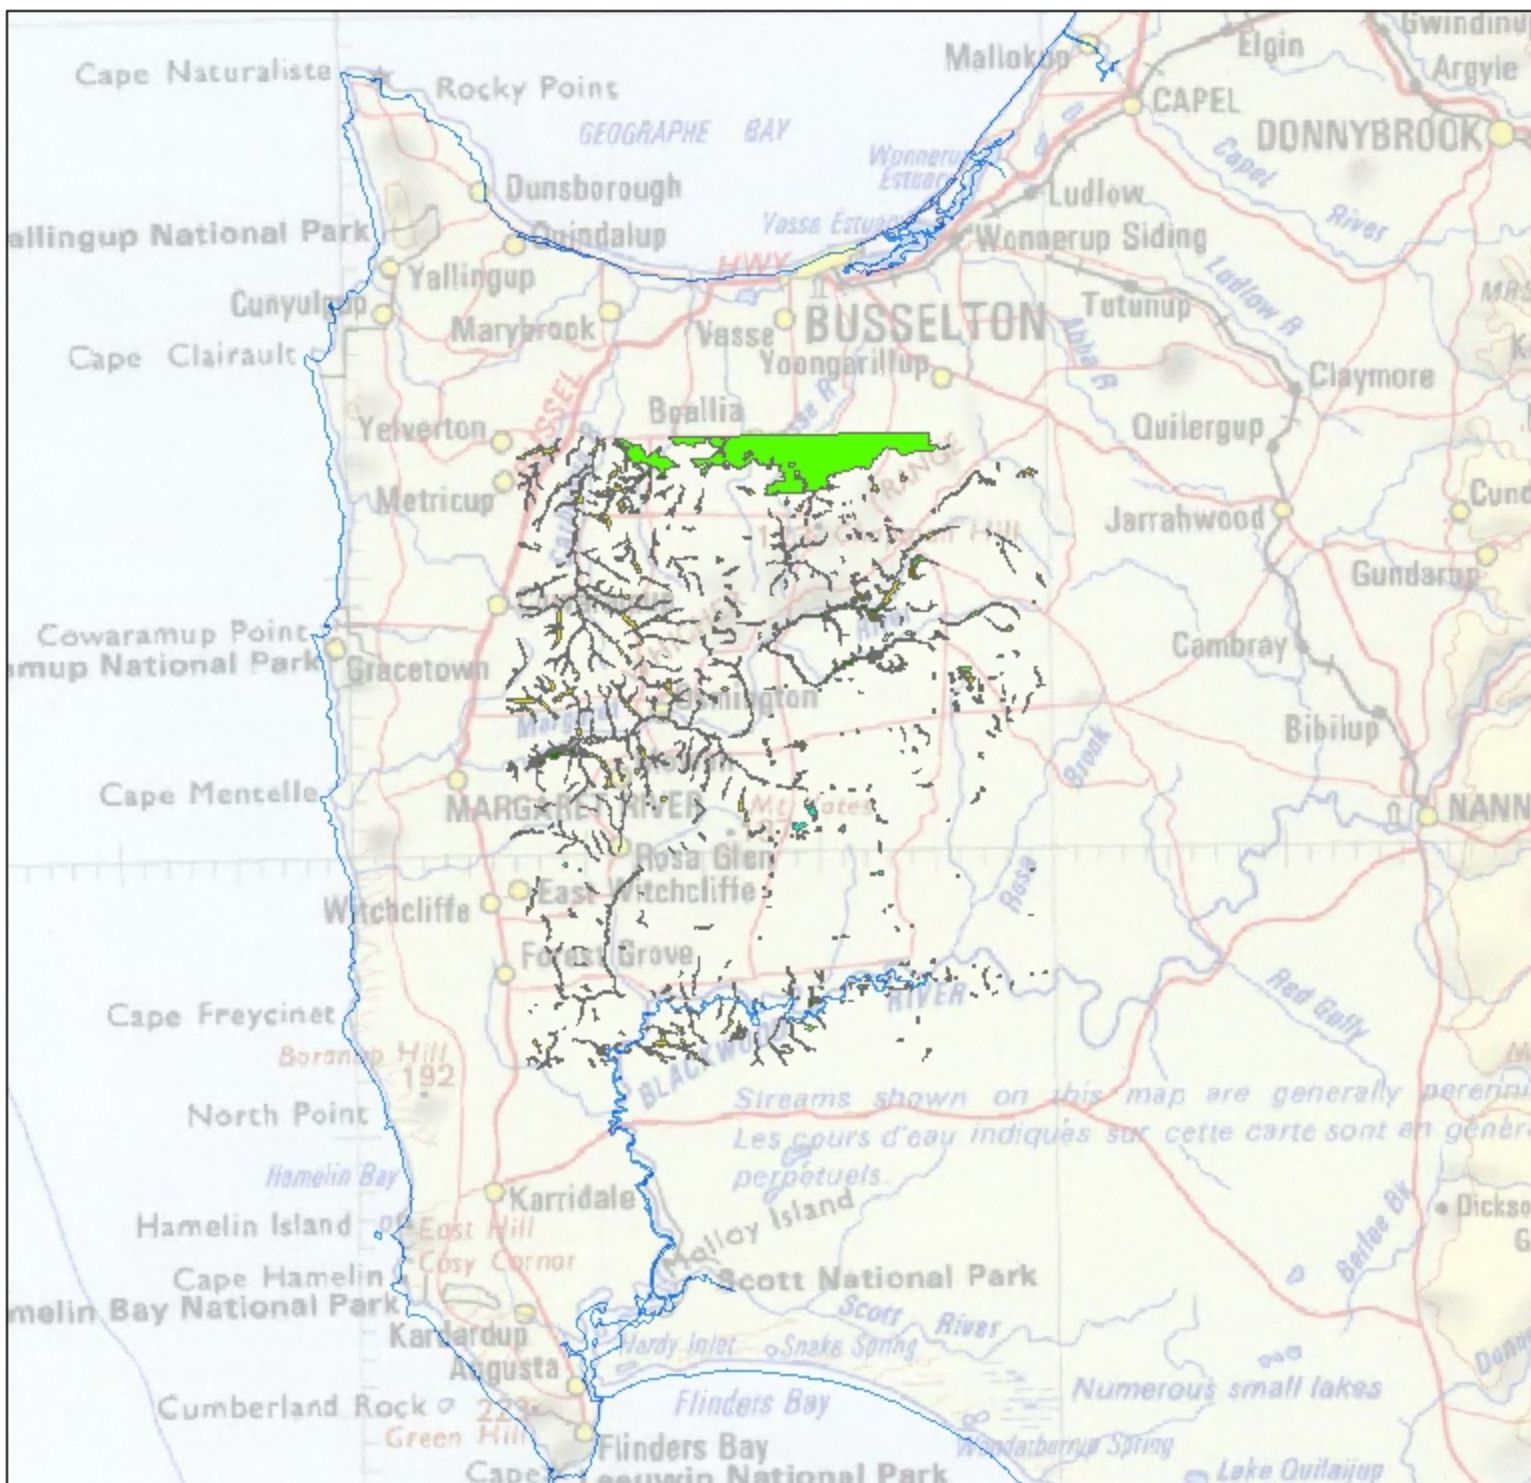

Geomorphic Wetlands South West Unreviewed (DBCA-040)

Legend

Wetlands - South-west (Unreviewed)

- Dampland
- Floodplain
- Not Assessed
- Paluslope
- Palusplain
- Palusvale
- Sumpland
- WA Coast - Smoothed

1:500,000
(A4)

GDA2020 MGA Zone 50

Streams shown on this map are generally perennial
Les cours d'eau indiqués sur cette carte sont en généra
perpetuels.