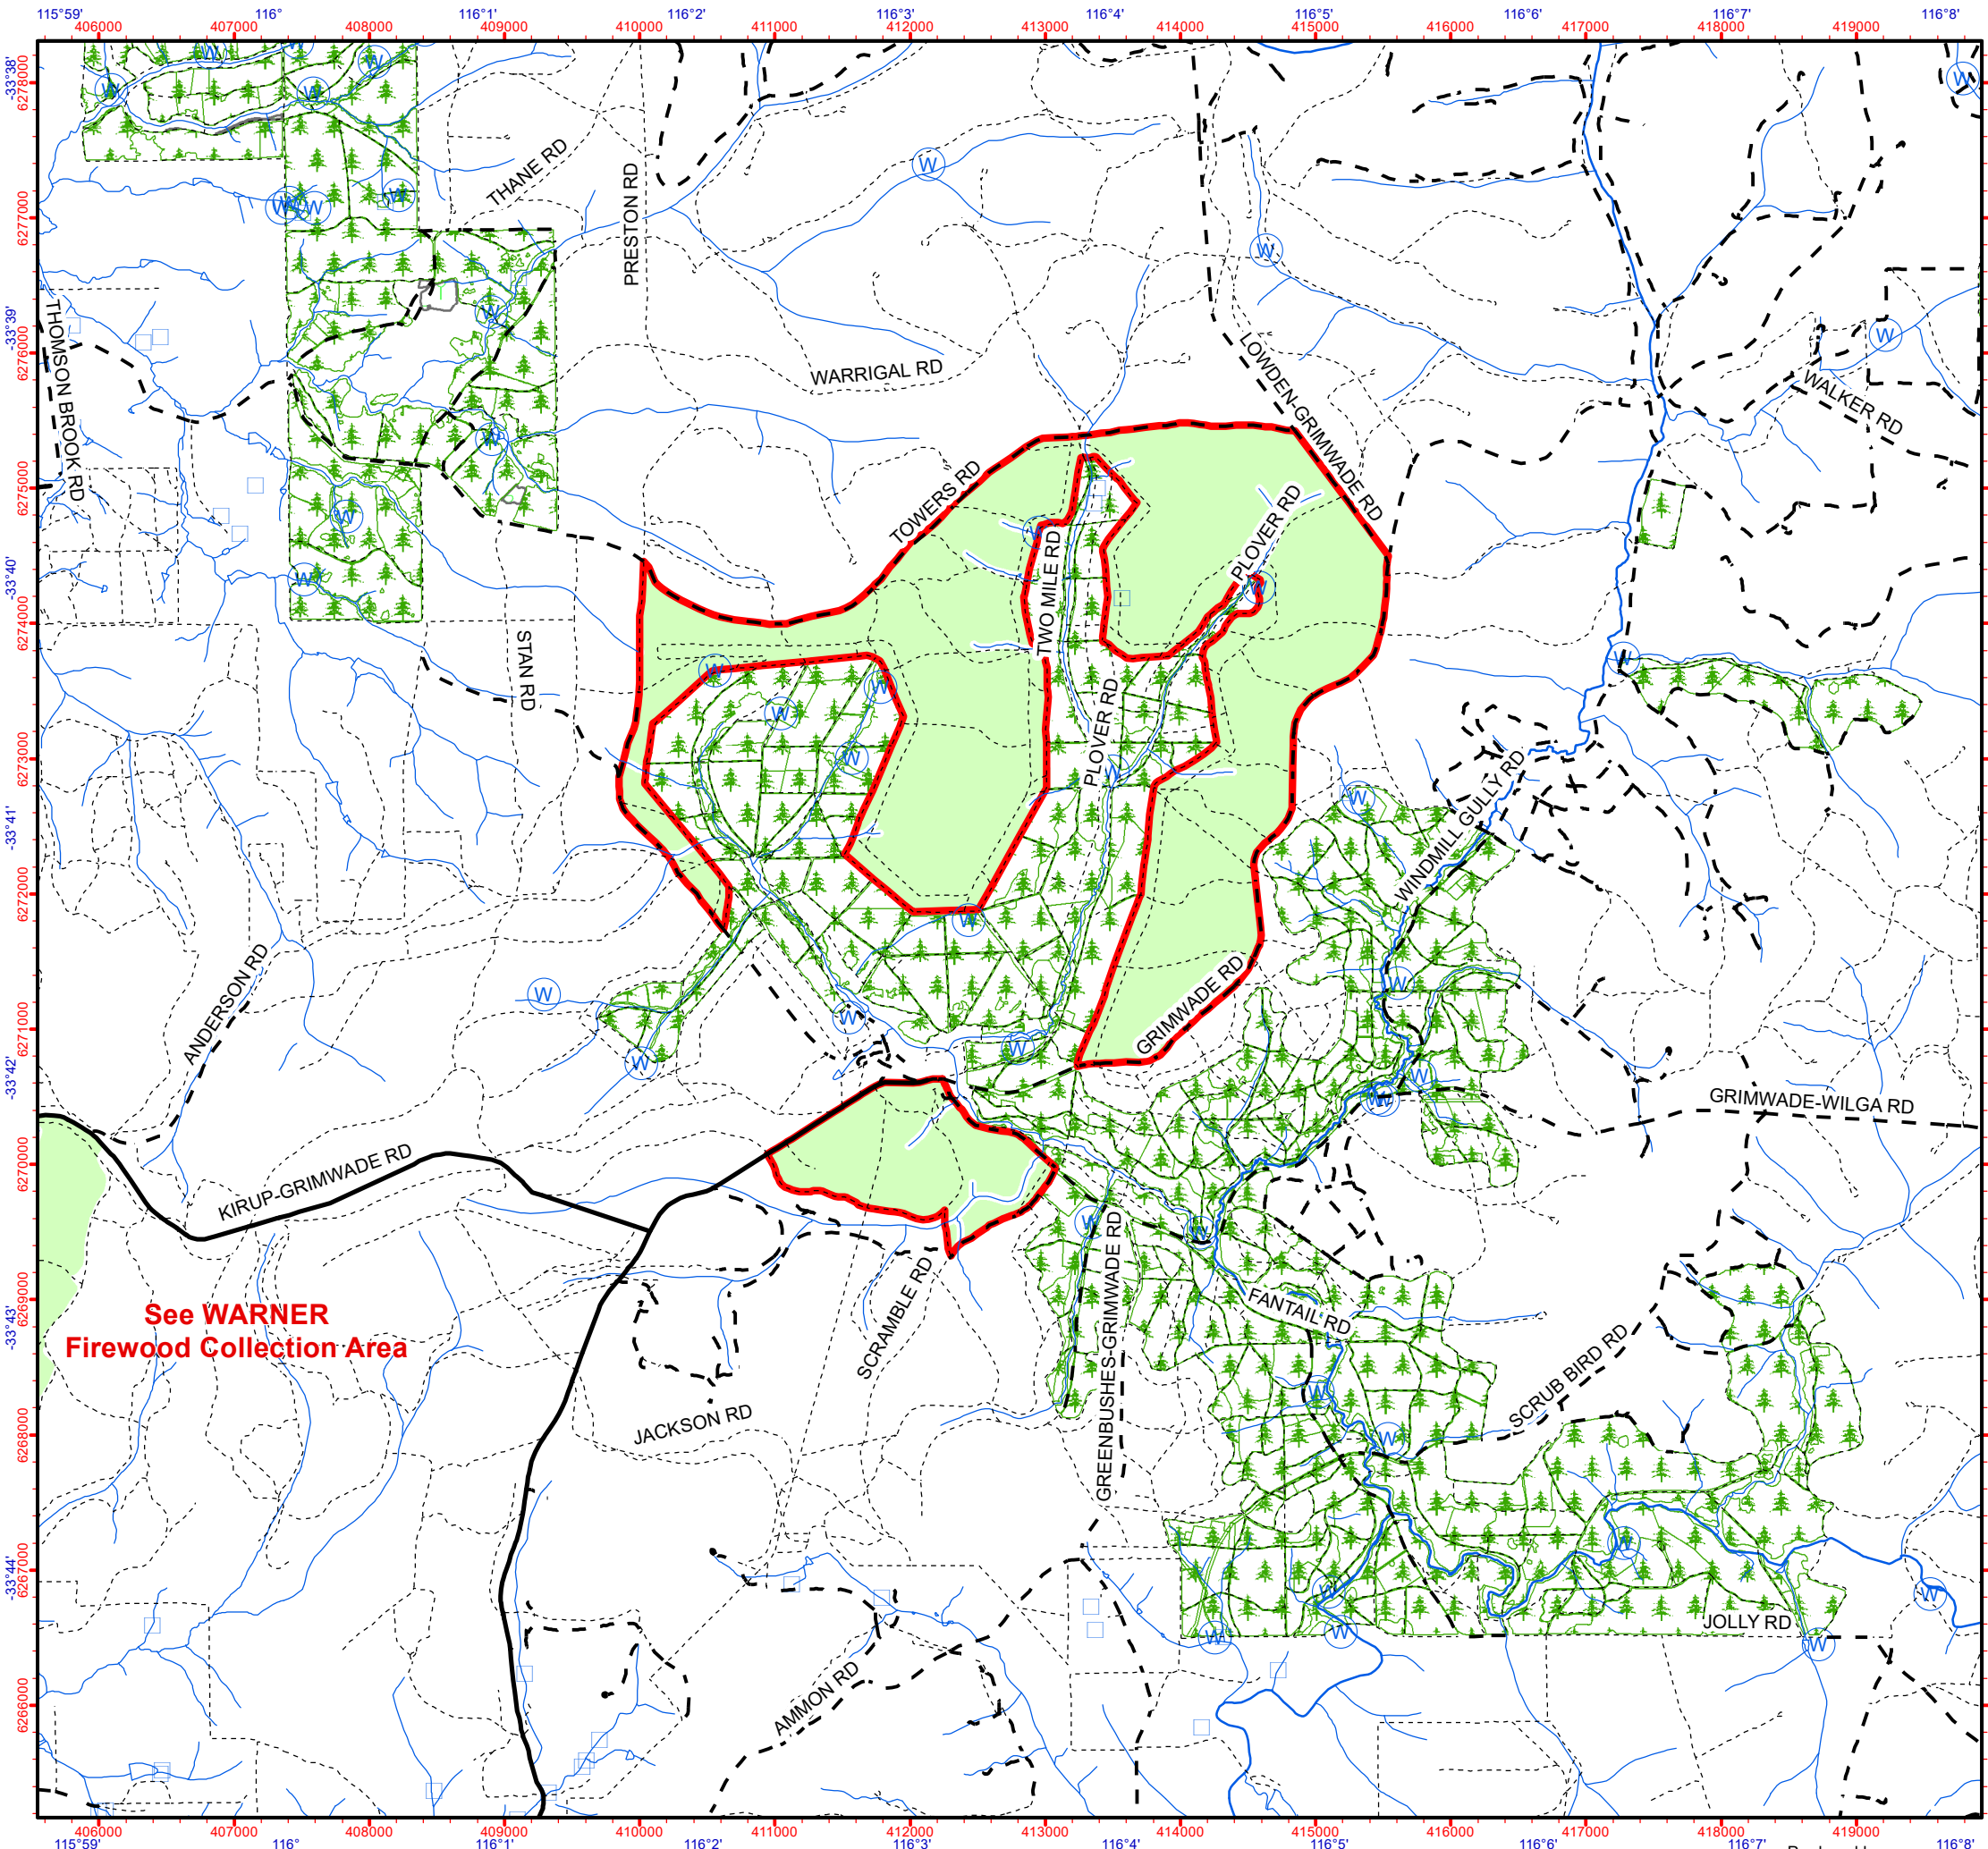

Munro Forest Block Firewood Collection Map

 Firewood Collection Area - Firewood collection is only permitted within the shaded area.

IMPORTANT NOTICES

- Firewood is not to be collected from environmentally sensitive areas, including stream reserves.
- Felling of trees either dead or alive is not permitted as it is illegal and poses a significant safety risk.
- 1080 fox baits may have been laid in this area. Baits are lethal to domestic animals. It is unlawful to take pets onto DBCA managed land.
- Avoid taking hollow logs as they provide habitat for wildlife.
- Not all roads and tracks depicted on this map may be trafficable.
- Approved operational activities may occur within firewood collection areas such as timber harvesting, road maintenance and prescribed burning. Entrance into these operational areas is not permitted. Check for signage or other evidence of operational activities before entering firewood collection areas.

VALID UNTIL 30 APRIL 2026

Projection: Universal Transverse Mercator
MGA Zone 50. Datum: GDA94

See **WARNER**
Firewood Collection Area

Graticule shown at 1 minute intervals
Grid shown at 1000 metre intervals

Roads and tracks on land managed by DBCA may contain unmarked hazards and their surface condition is variable. Exercise caution and drive to conditions on all roads.

The Dept. of Biodiversity, Conservation and Attractions does not guarantee that this map is without flaw of any kind and disclaims all liability for any errors, loss or other consequence which may arise from relying on any information depicted.