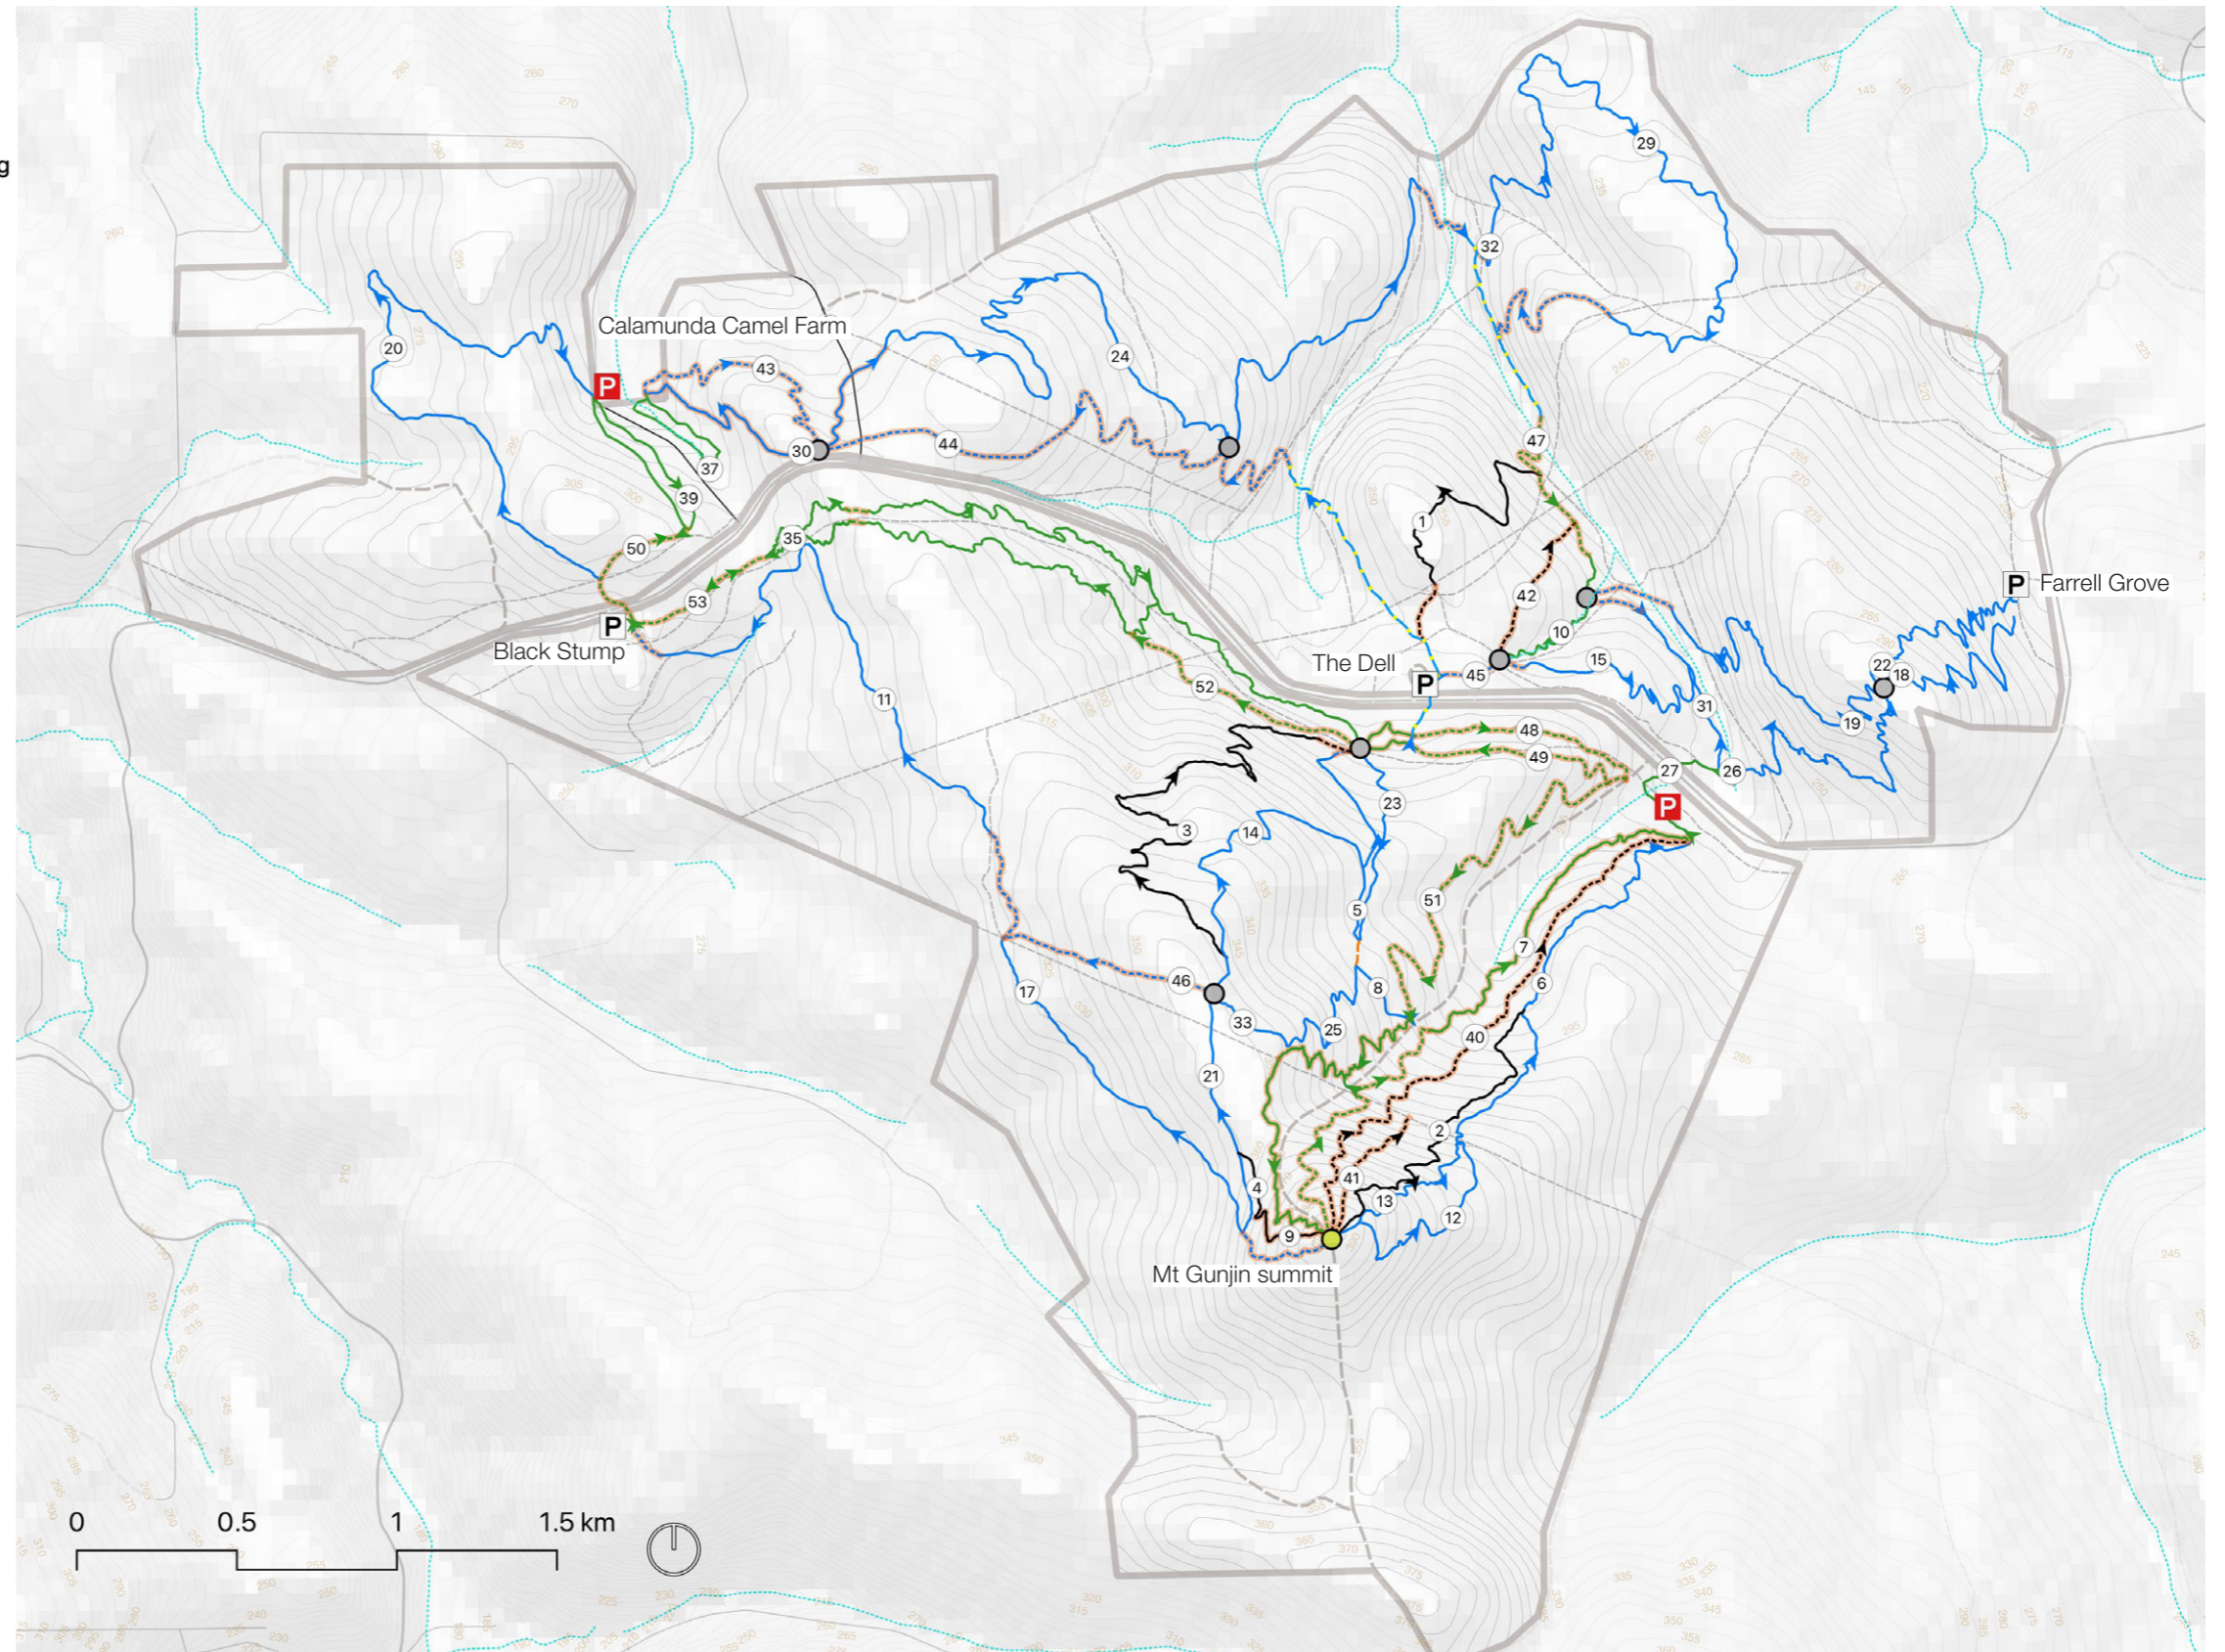

# Kalamunda MTB Network Concept

- Kalamunda MTB trails**
- Existing Black
  - Existing Blue
  - Existing Green
  - - - Road Link
  - Modified existing Black
  - Modified existing Blue
  - Modified existing Green
  - - - New Black
  - - - New Blue
  - - - New Green

- Proposed Trailheads**
- P Primary
  - P Secondary
  - Secondary without parking
  - Node

MAP 8 - Kalamunda proposed MTB trail network