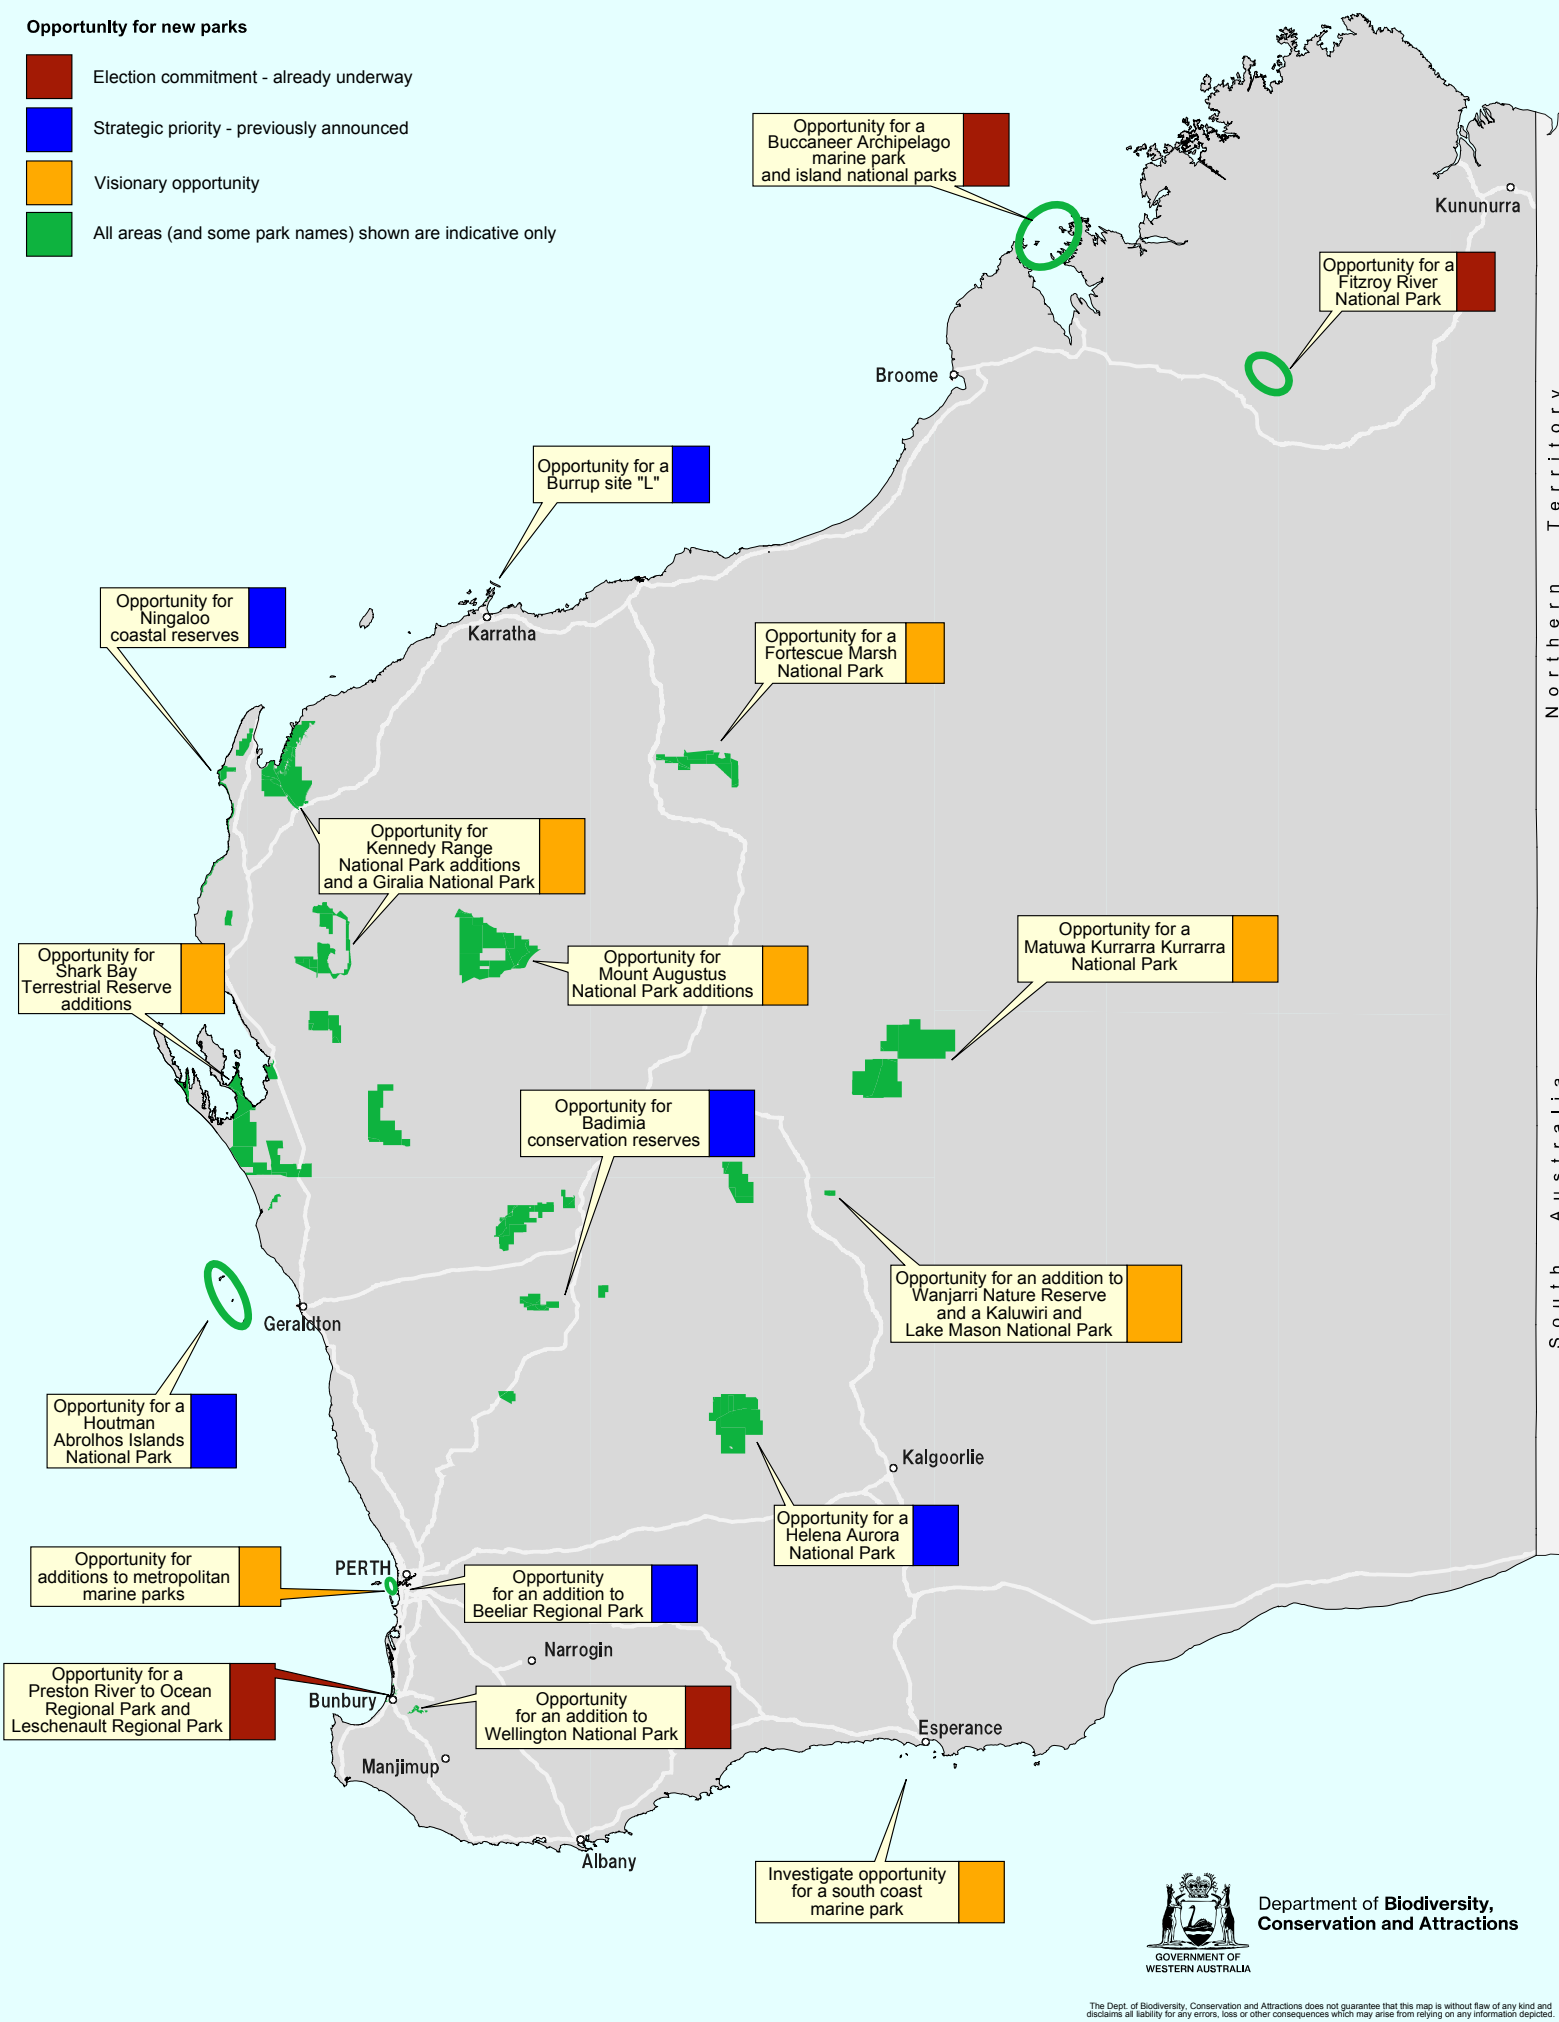

Opportunity for new parks

- Election commitment - already underway
- Strategic priority - previously announced
- Visionary opportunity
- All areas (and some park names) shown are indicative only

Northern Territory
South Australia

Department of **Biodiversity, Conservation and Attractions**