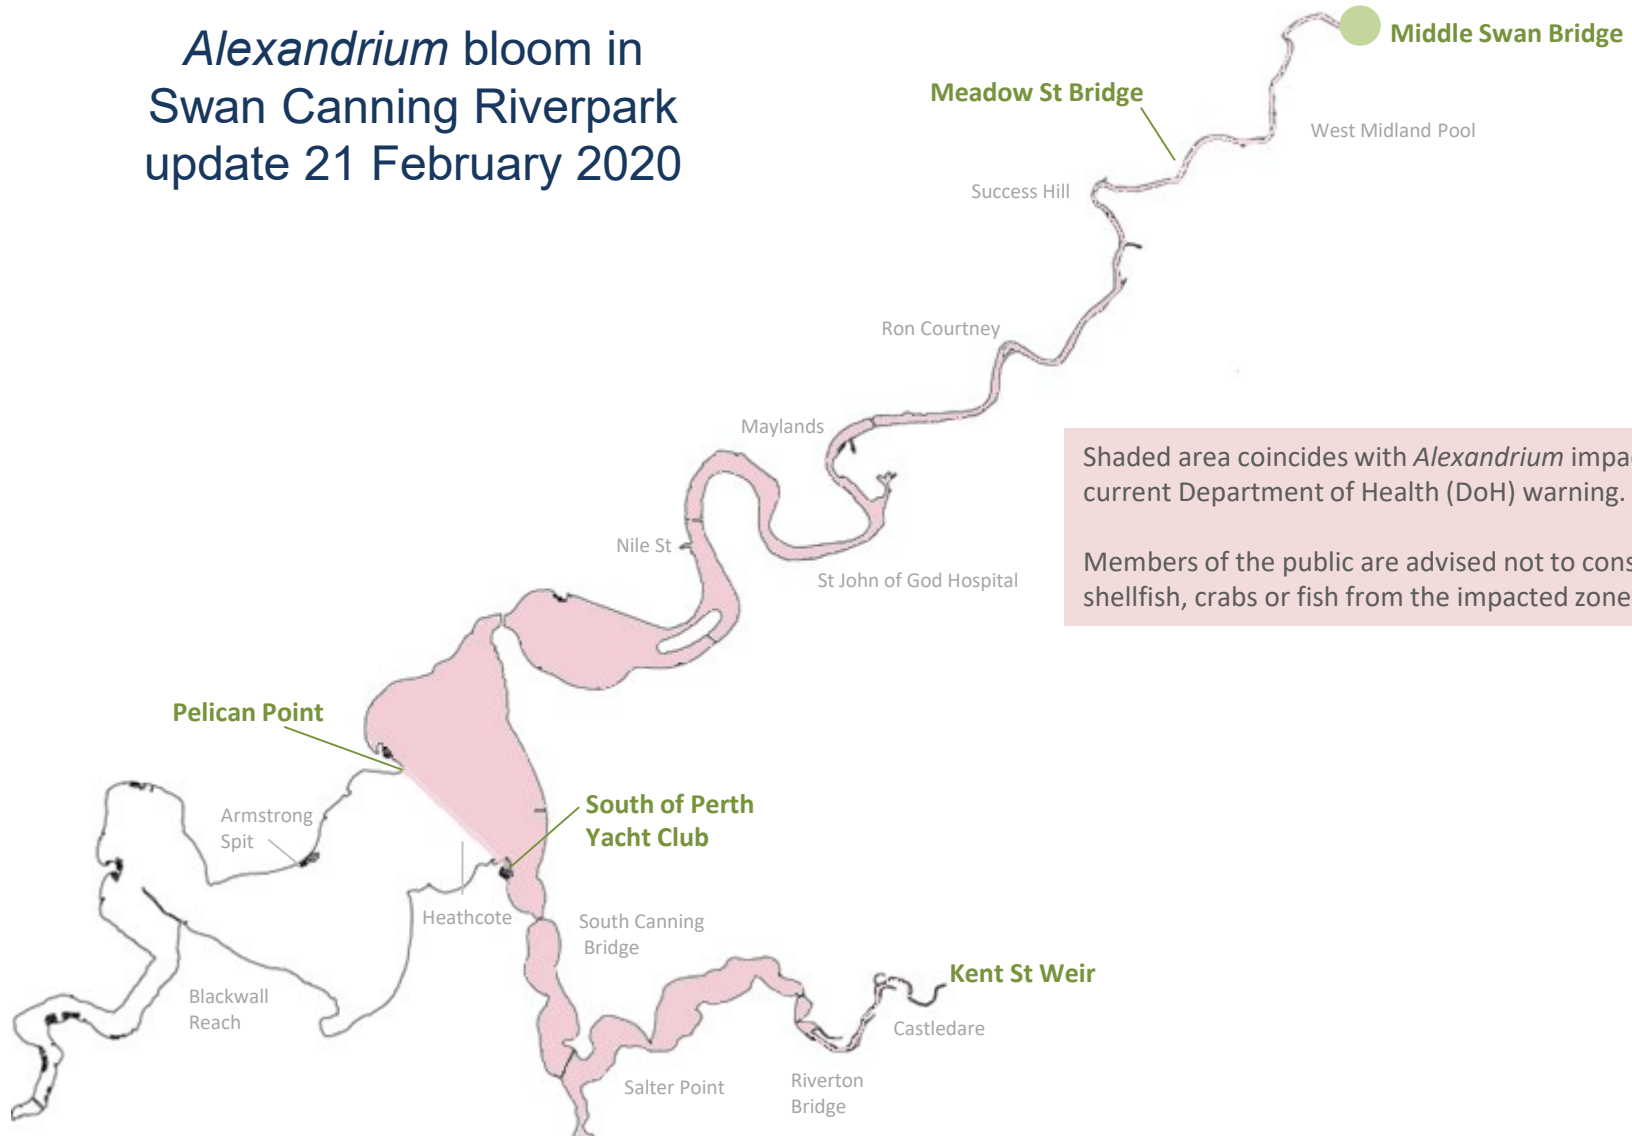

## Alexandrium bloom in Swan Canning Riverpark update 21 February 2020

Shaded area coincides with *Alexandrium* impact area and current Department of Health (DoH) warning.

Members of the public are advised not to consume wild shellfish, crabs or fish from the impacted zone.